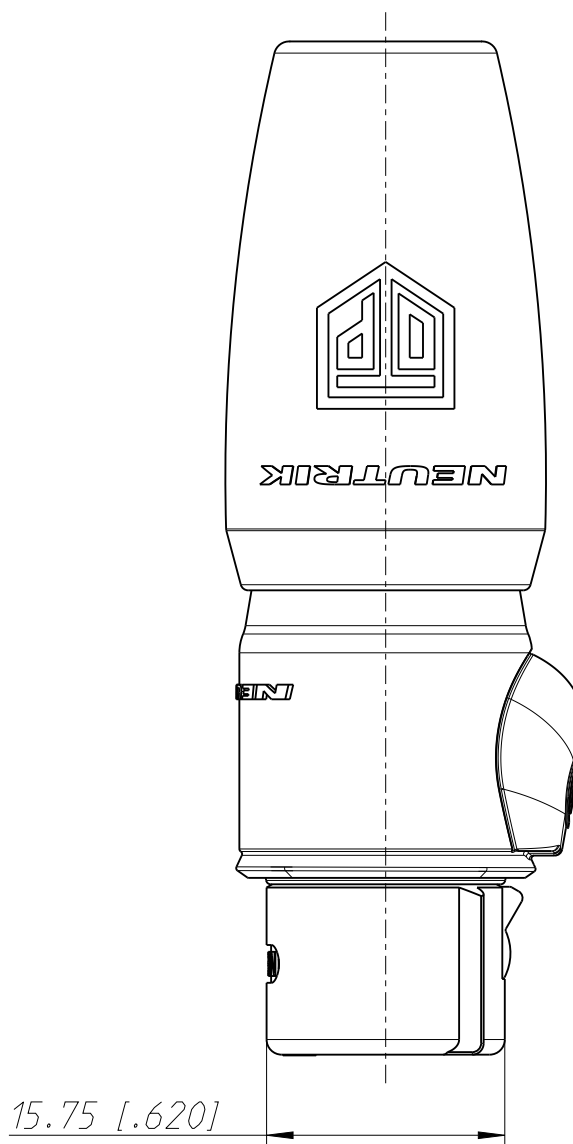

1:1

Sheet Number 1/1	Projection 	Scale 2:1	Format A4	Tolerancing ISO 2768-mK	
ECN Number -			Created	23.06.2021	mmu
Description NC 10FX-TOP			Modified	n.a.	n.a.
			Approved	26.10.2021	phk
			Status	Released	
NEUTRIK		3D Model ID 30008970	Document ID 20003538		Revision -