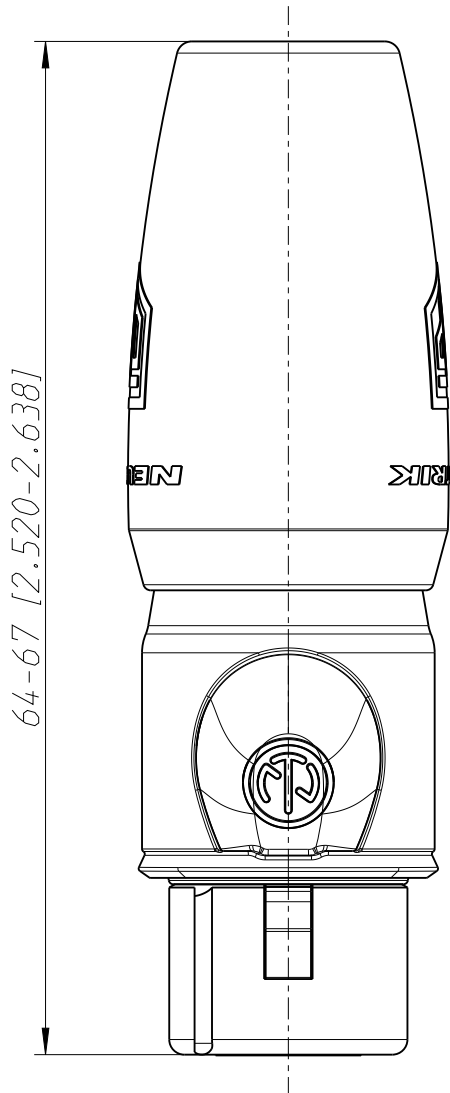

1:1

Sheet Number 1/1	Projection 	Scale 2:1	Format A4	Tolerancing ISO 2768-mK	
ECN Number -			Created	23.06.2021	mmu
Description NC 10FX-TOP			Modified	n.a.	n.a.
			Approved	26.10.2021	phk
			Status	Released	
NEUTRIK		3D Model ID 30008970	Document ID 20003538		Revision -